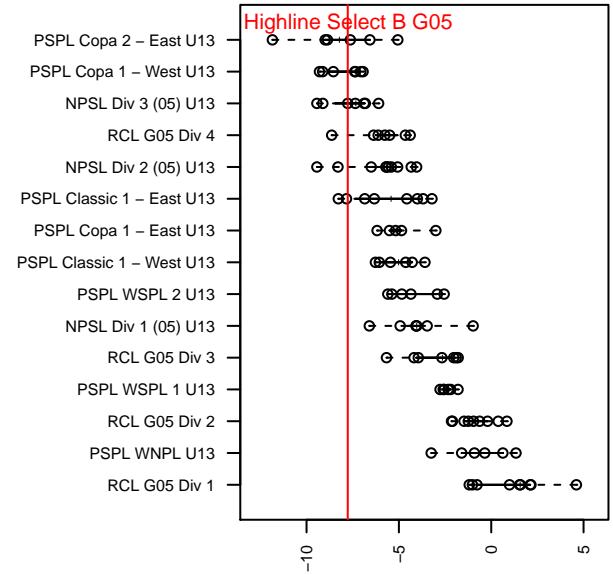

Venues played:
 2017 Xtreme Cup GU13 Silver
 2017 NPSL Division 3 (05) U13
 2017 Founders Cup G05 Div A

Highline Select B G05
 Dots are actual minus expected GF (blue circles) and GA (red triangles).
 Blue line is smoothed change in attack strength. Red is smoothed change in defense strength.

**attack and defense variance (black dot)
relative to other teams
and top 10 in region**

**attack and defense rating
relative to others at age
and all opponents in last 13 months**

Performance relative to 13 month average