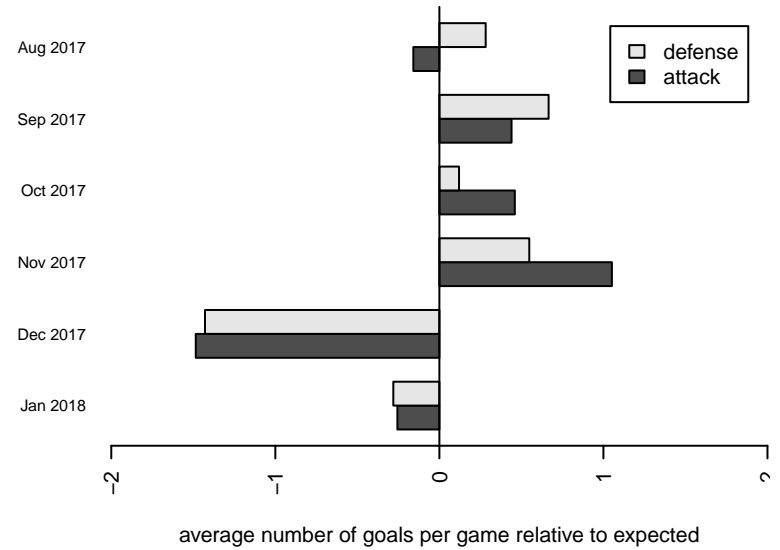

Performance relative to 13 month average