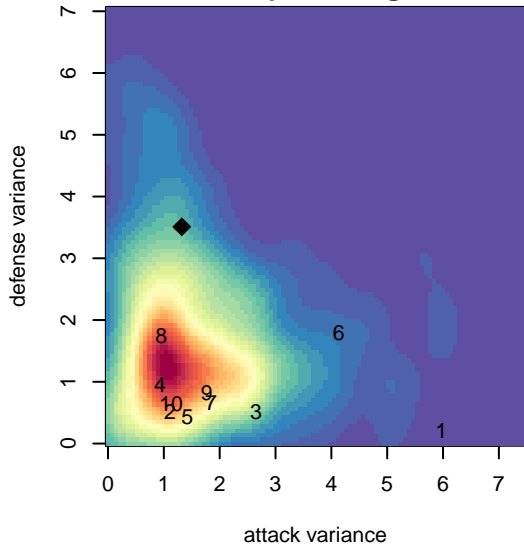

Highline Select B G05

Highline Select
 Burien, WA
 G05 total strength=503
 attack=0.44 defense=0.29
 fall league = NPSL Div 3 (05) U13

alt names used:
 HSA Select
 HSA Select G05/06 Chalmers
 HSA Select G05 – Chalmers

Venues played:
 2017 Xtreme Cup GU13 Silver
 2017 NPSL Division 3 (05) U13
 2017 Founders Cup G05 Div A

Highline Select B G05
 Dots are actual minus expected GF (blue circles) and GA (red triangles).
 Blue line is smoothed change in attack strength. Red is smoothed change in defense strength.

**attack and defense variance (black dot)
relative to other teams
and top 10 in region**

**attack and defense rating
relative to others at age
and all opponents in last 13 months**

Performance relative to 13 month average